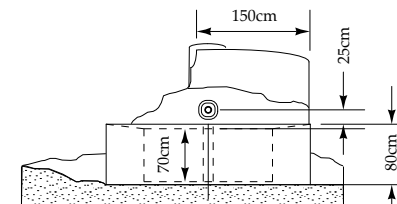

VIEW A-A

VIEW B-B

SUBJECT : FONTE VECCHIA	DRW. POWER CADD / MAC
LOCATED : CANNETO SABINO - RI	DATE: 02-11-2008
SCALE : 1CM = 100CMM 1/100	
TOLLER. N.A.	DRAW. DANILO F. TITTONI