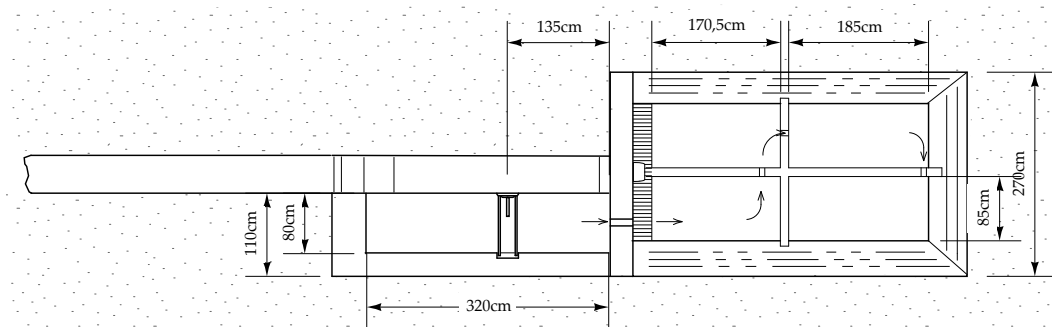

VIEW A-A

VIEW B-B

SUBJECT : FONTE VECCHIA	DRW. POWER CADD / MAC
LOCATED : CANNETO SABINO - RI	DATE: 02-11-2008
SCALE : 1CM = 100CMM 1/100	
TOLLER. N.A.	DRAW. DANILO F. TITTONI